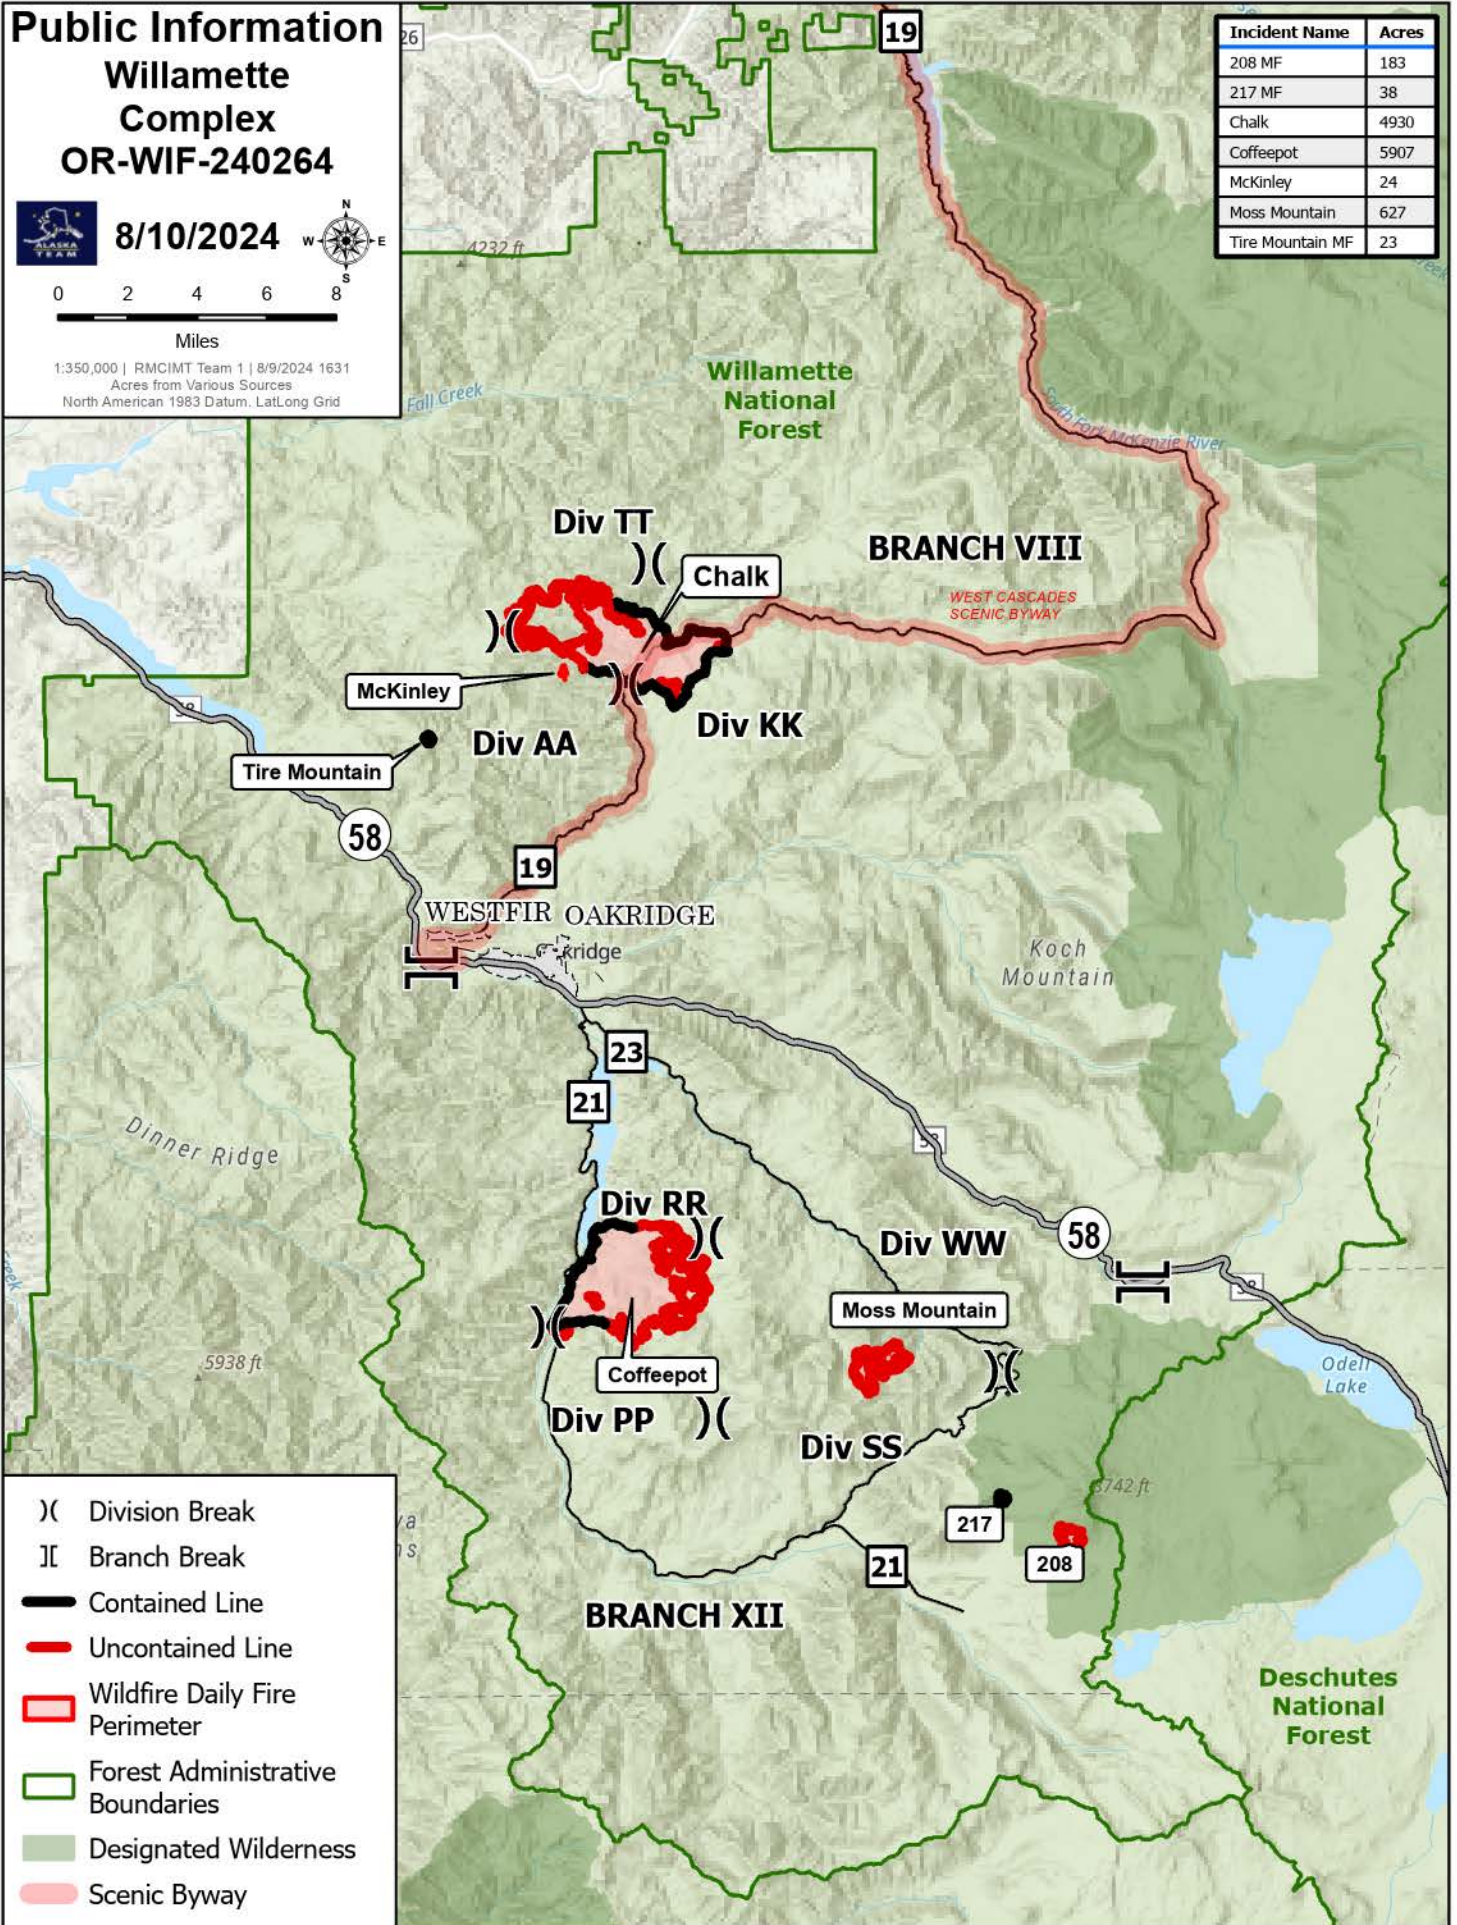

**Public Information**  
**Willamette**  
**Complex**  
**OR-WIF-240264**

**8/10/2024**

0 2 4 6 8  
Miles

1:350,000 | RMCIMT Team 1 | 8/9/2024 1631  
 Acres from Various Sources  
 North American 1983 Datum, LatLong Grid

Incident Name	Acres
208 MF	183
217 MF	38
Chalk	4930
Coffeepot	5907
McKinley	24
Moss Mountain	627
Tire Mountain MF	23

- ) ( Division Break
- || Branch Break
- Contained Line
- Uncontained Line
- ▭ Wildfire Daily Fire Perimeter
- ▭ Forest Administrative Boundaries
- ▭ Designated Wilderness
- ▭ Scenic Byway